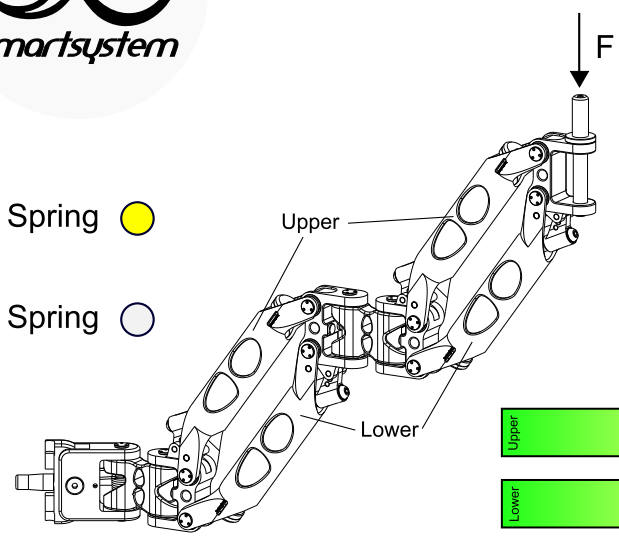

SmartCAM ARM X1

Diagramma di carico
Load Diagram

Heavy Spring ●
Lite Spring ○

F [kg]